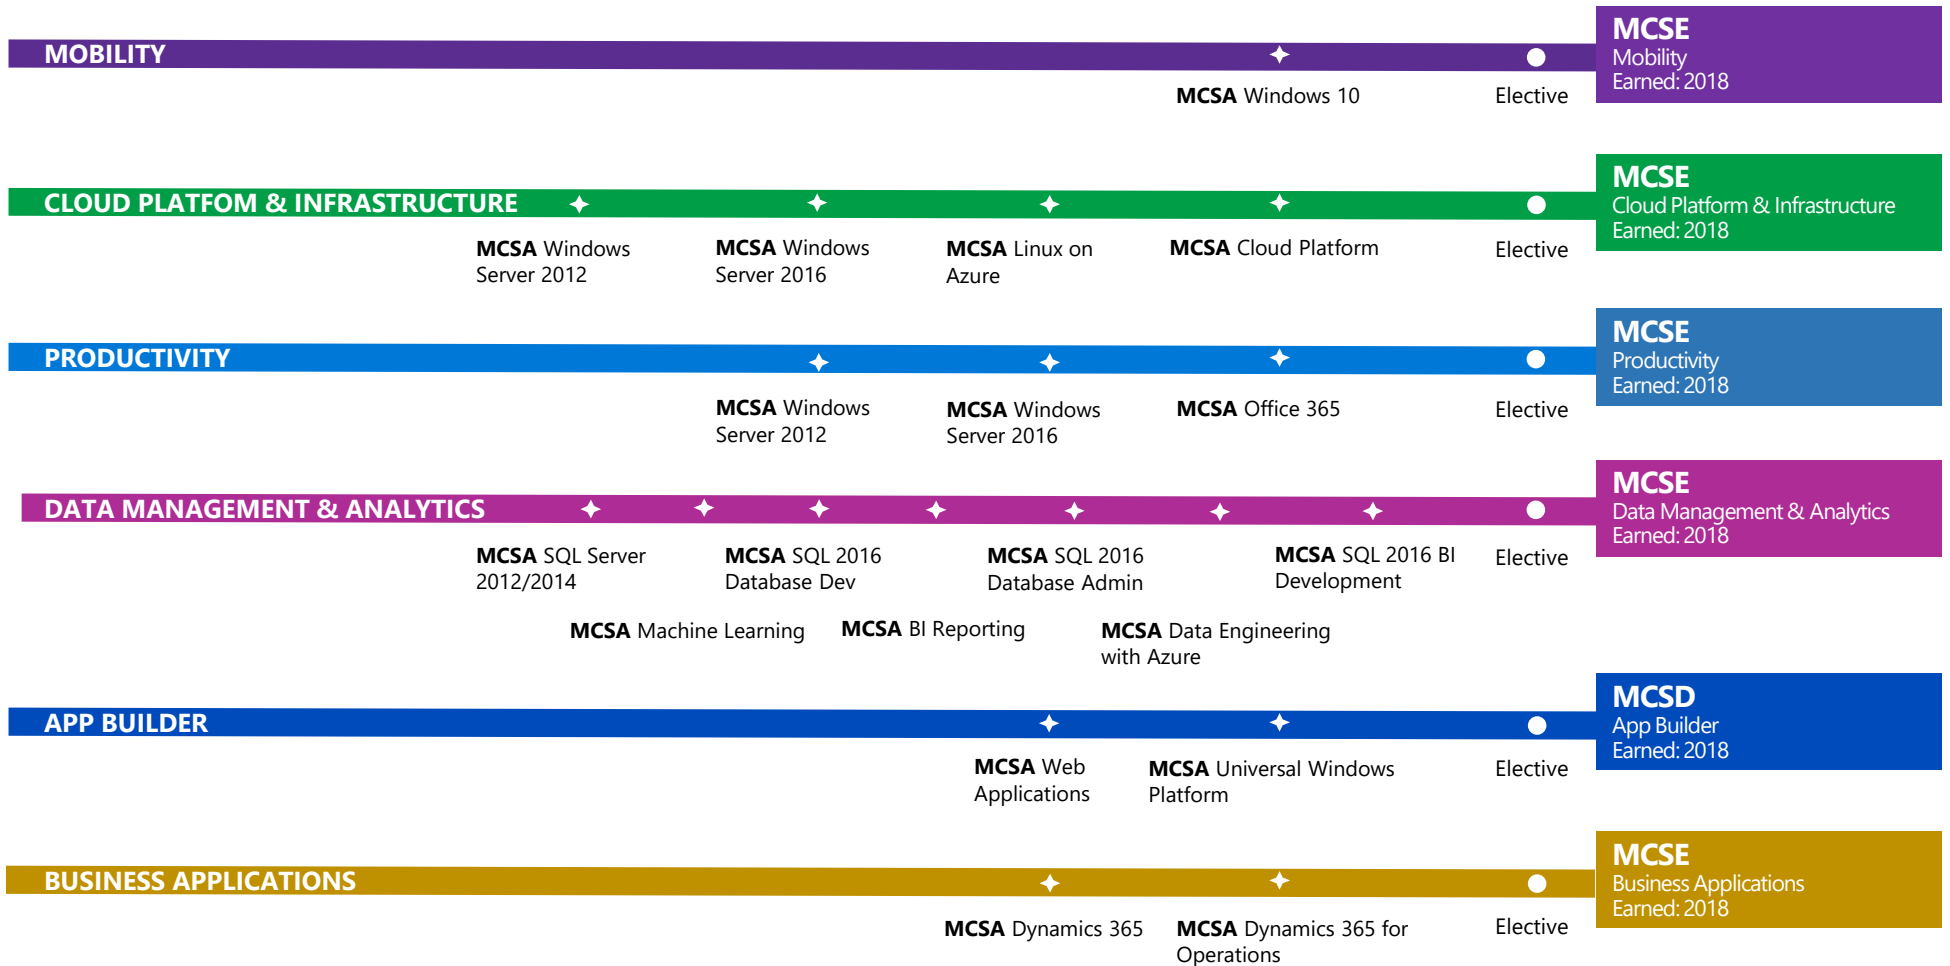

Complete one of the MCSAs in the associated path and pass one exam from the elective exam pool to earn your MCSE or MCS D certification.