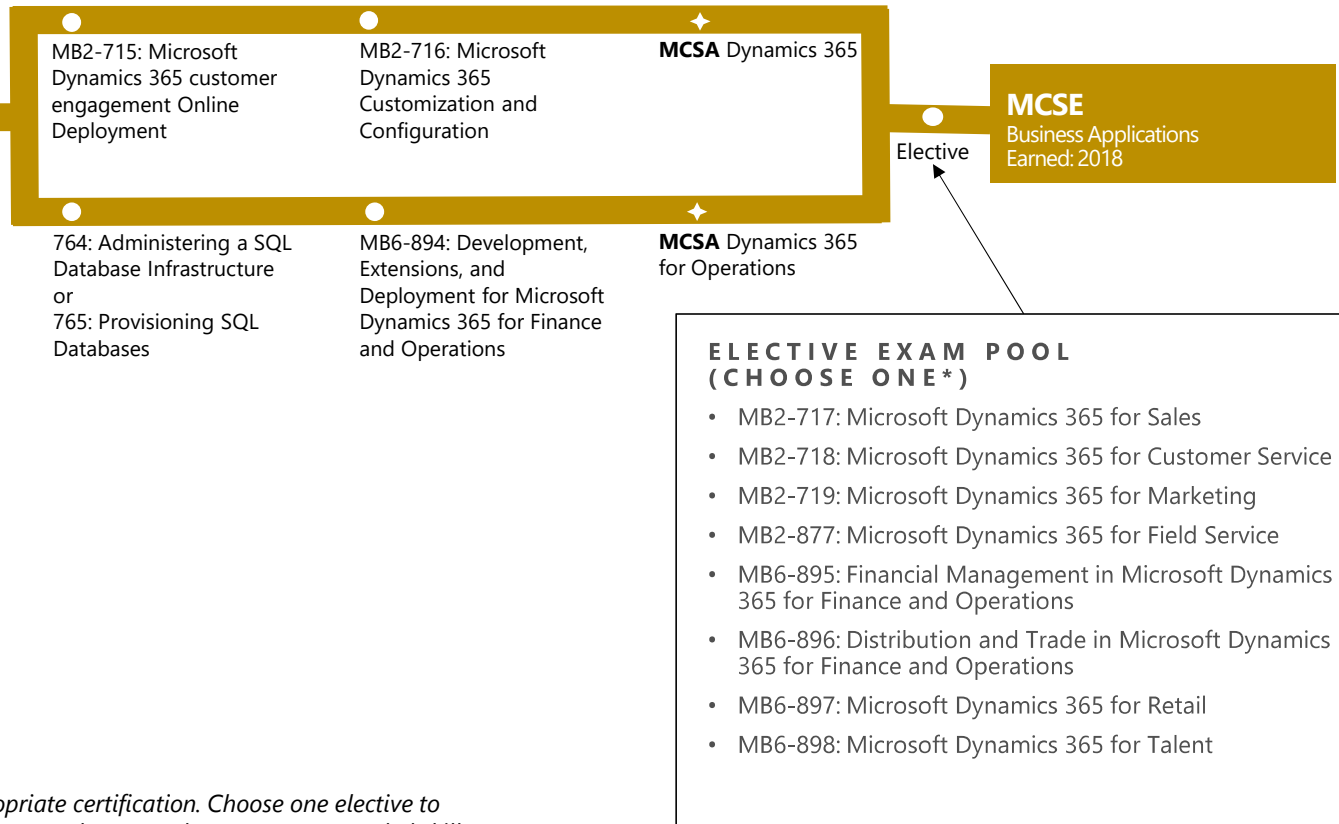

BUSINESS APPLICATIONS PATH

BUSINESS APPLICATIONS

*Complete the exams on a path in any order to receive the appropriate certification. Choose one elective to complete your MCSE, then choose a different elective next year to stay relevant and prove your expanded skills.